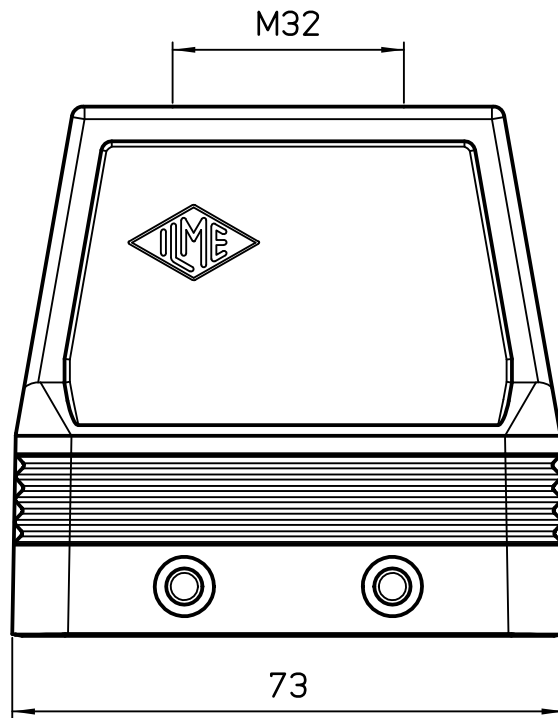

Diritti riservati All rights reserved

1

2

3

A

A

B

B

REV.	DATE	SIGNATURE		
		Dimensions in mm	Simplified representation with dimensions without tolerance	
Original Size A4			MFVR 10.32	Scale 1:1
Date 19/09/22			Hood with pegs, size "57.27", high construction, top entry M32, 180 °C	
Sign. S.Diasparra				

1

2

3