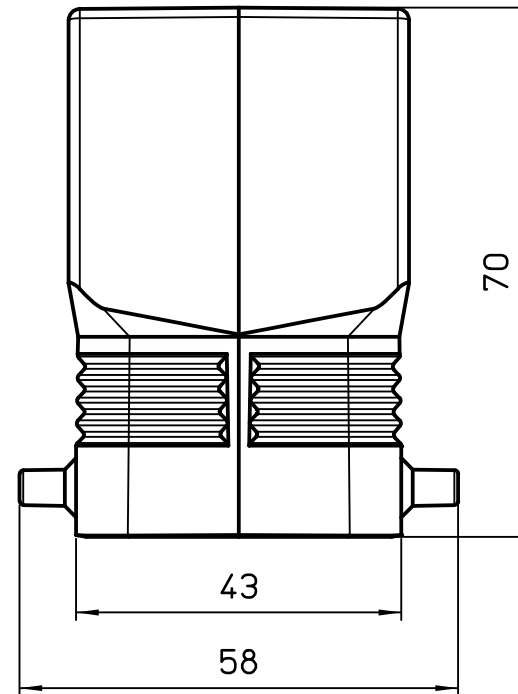

Diritti riservati All rights reserved

1

2

3

A

A

B

B

REV.	DATE	SIGNATURE		
		Dimensions in mm	Simplified representation with dimensions without tolerance	
Original Size A4			MFVR 10.32	Scale 1:1
Date 19/09/22			Hood with pegs, size "57.27", high construction, top entry M32, 180 °C	
Sign. S.Diasparra				

1

2

3